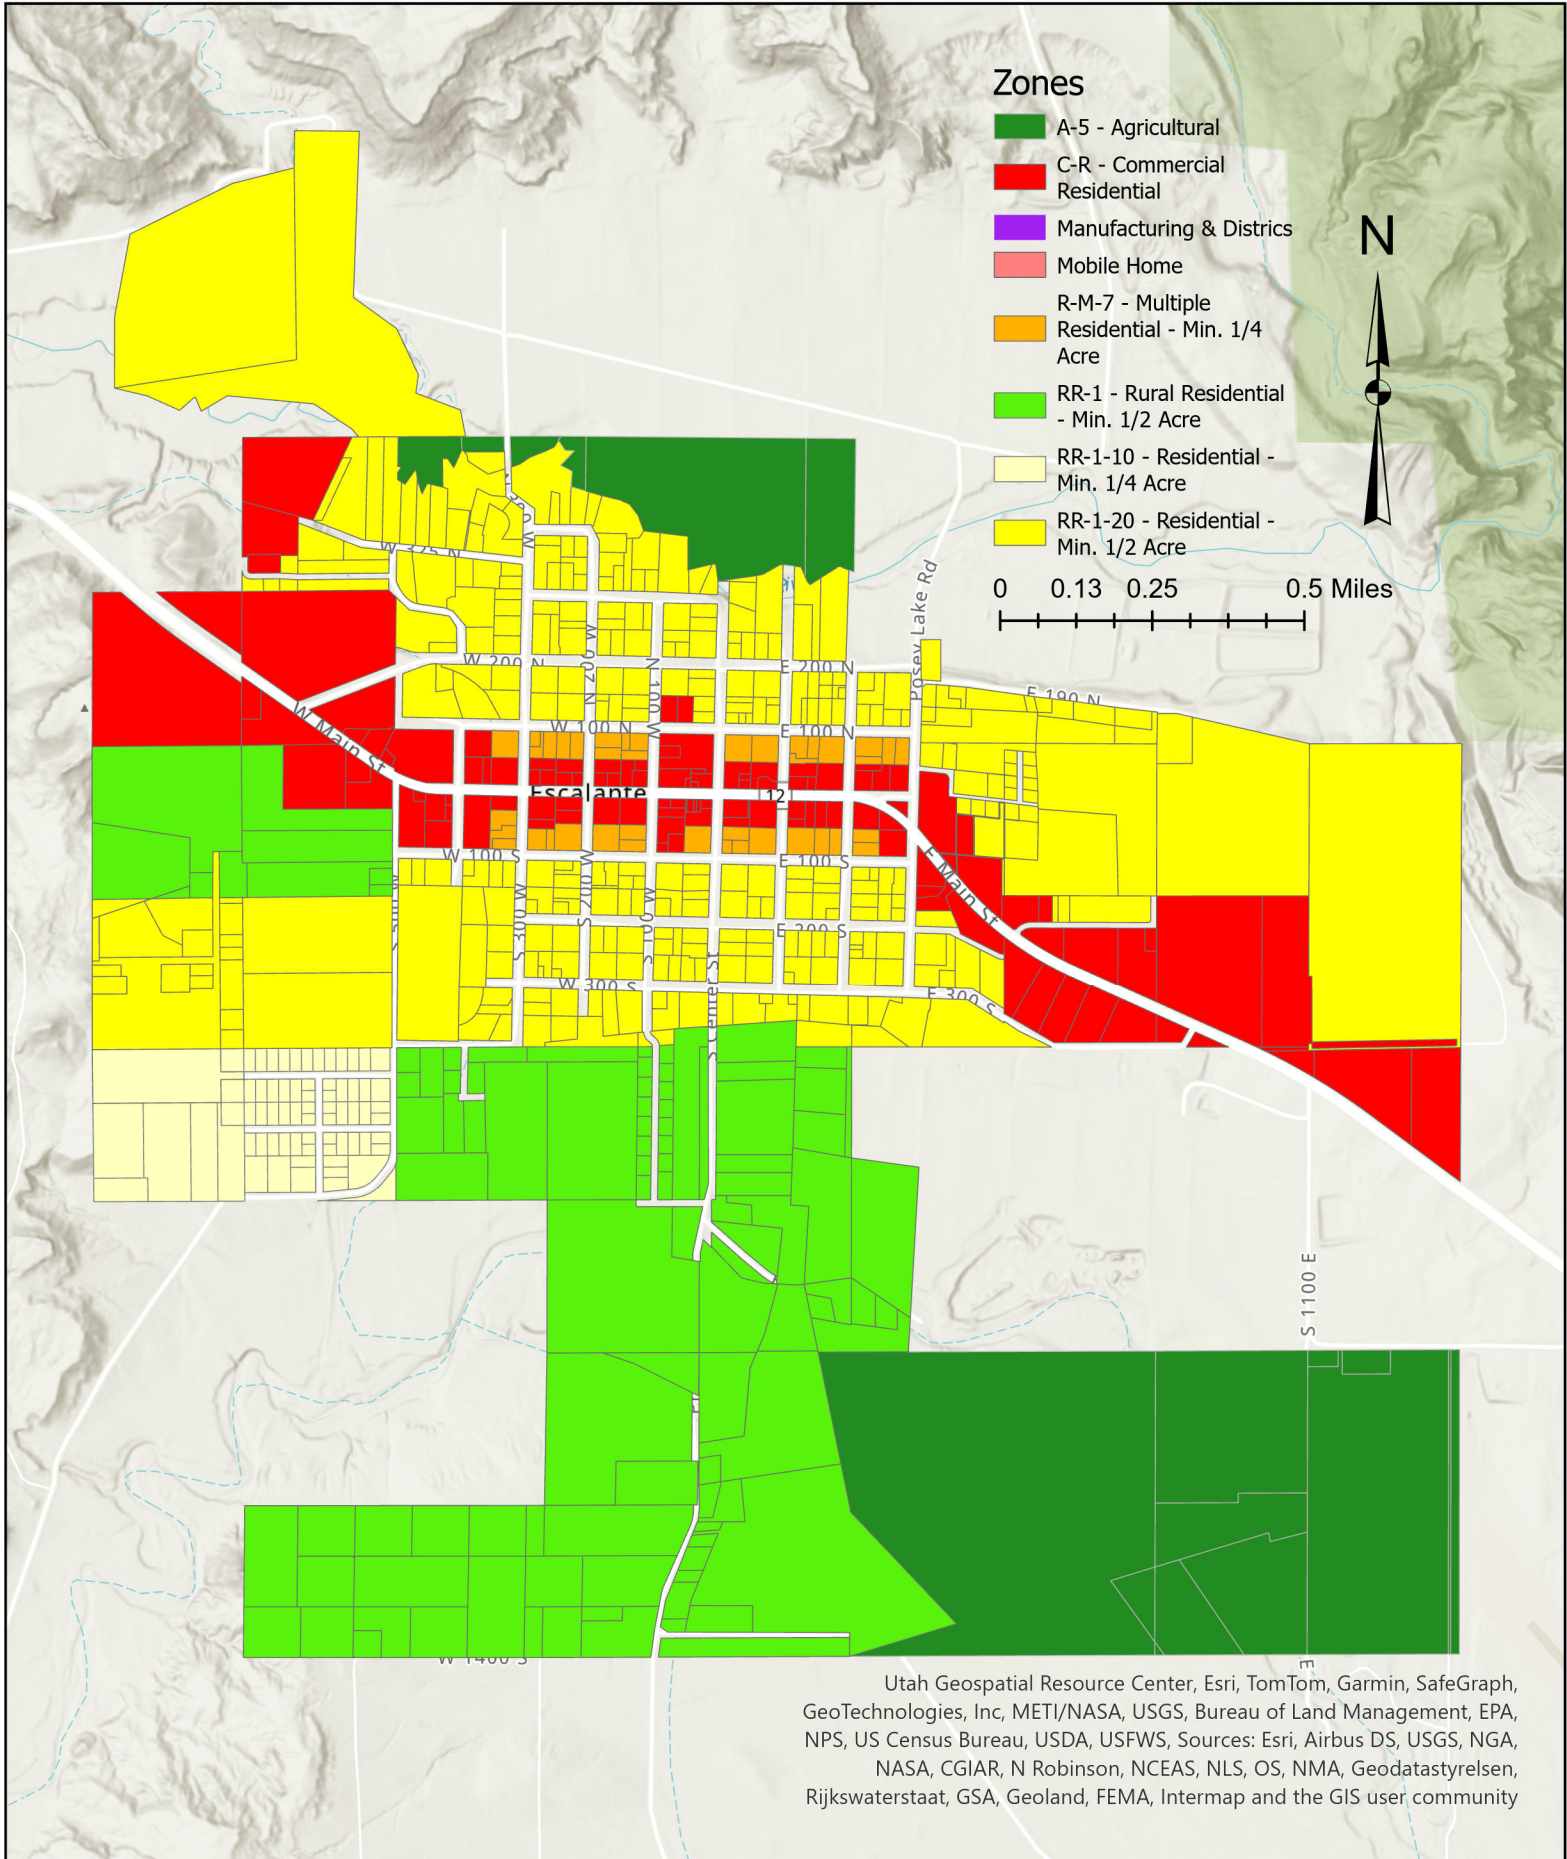

Escalante City Zoning Map

Utah Geospatial Resource Center, Esri, TomTom, Garmin, SafeGraph, GeoTechnologies, Inc, METI/NASA, USGS, Bureau of Land Management, EPA, NPS, US Census Bureau, USDA, USFWS, Sources: Esri, Airbus DS, USGS, NGA, NASA, CGIAR, N Robinson, NCEAS, NLS, OS, NMA, Geodastystyrelsen, Rijkswaterstaat, GSA, Geoland, FEMA, Intermap and the GIS user community