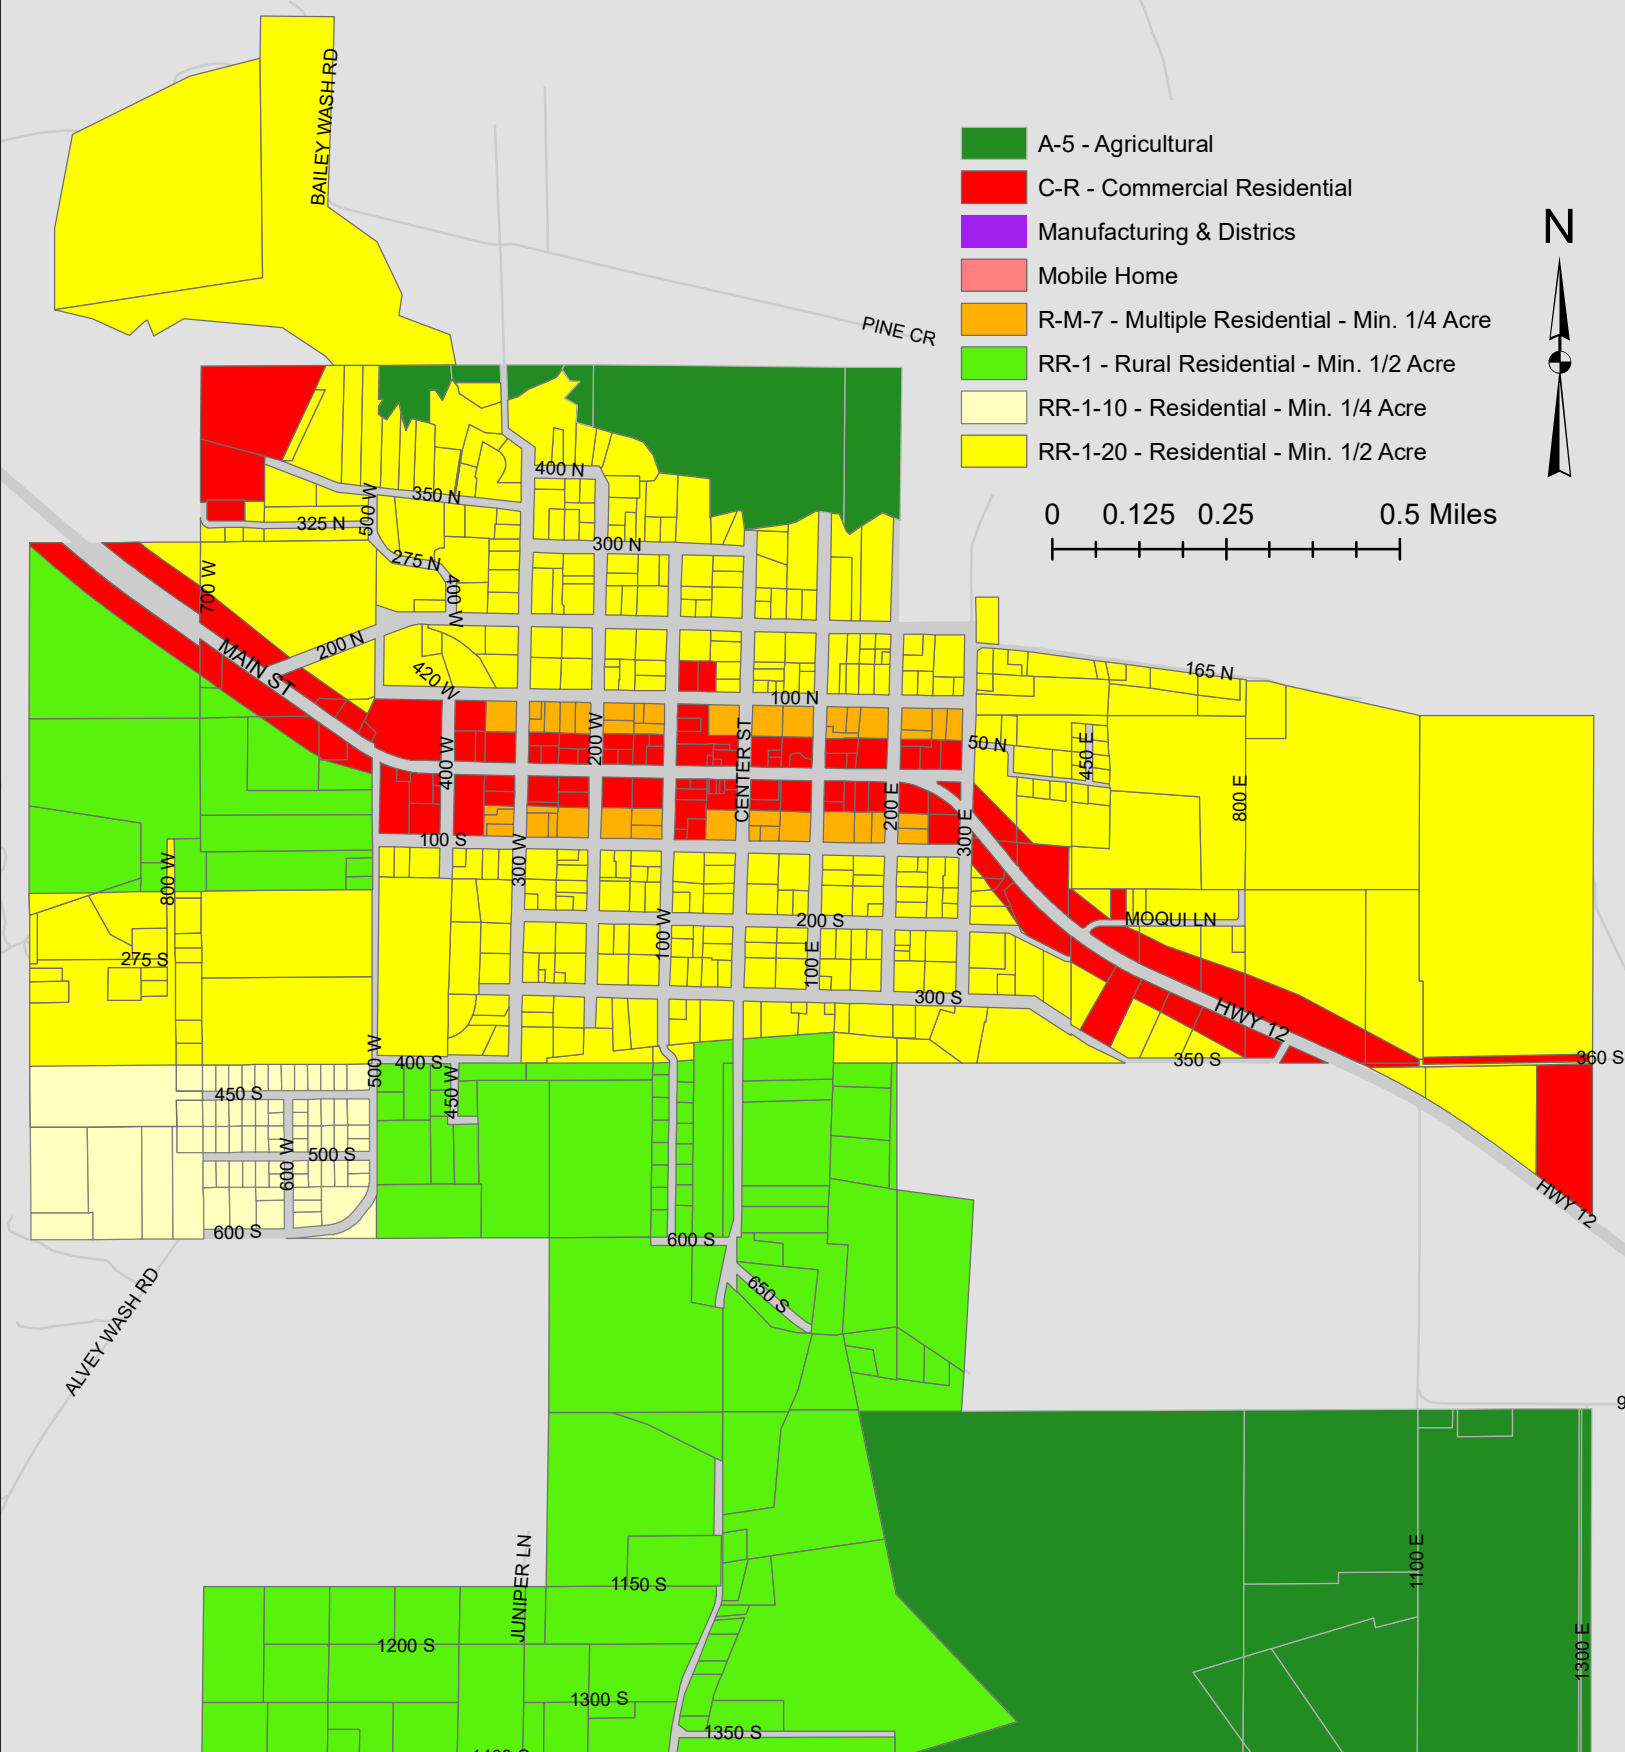

Escalante City Zoning Map

Source: Garfield County Assessor, AGRC, Escalante City

Disclaimer: This map is a graphic illustration of Escalante City's zoning districts and is not intended to establish precise dimensions and/or surveyed boundaries of each zone. Escalante City assumes no liability for the accuracy of this map.