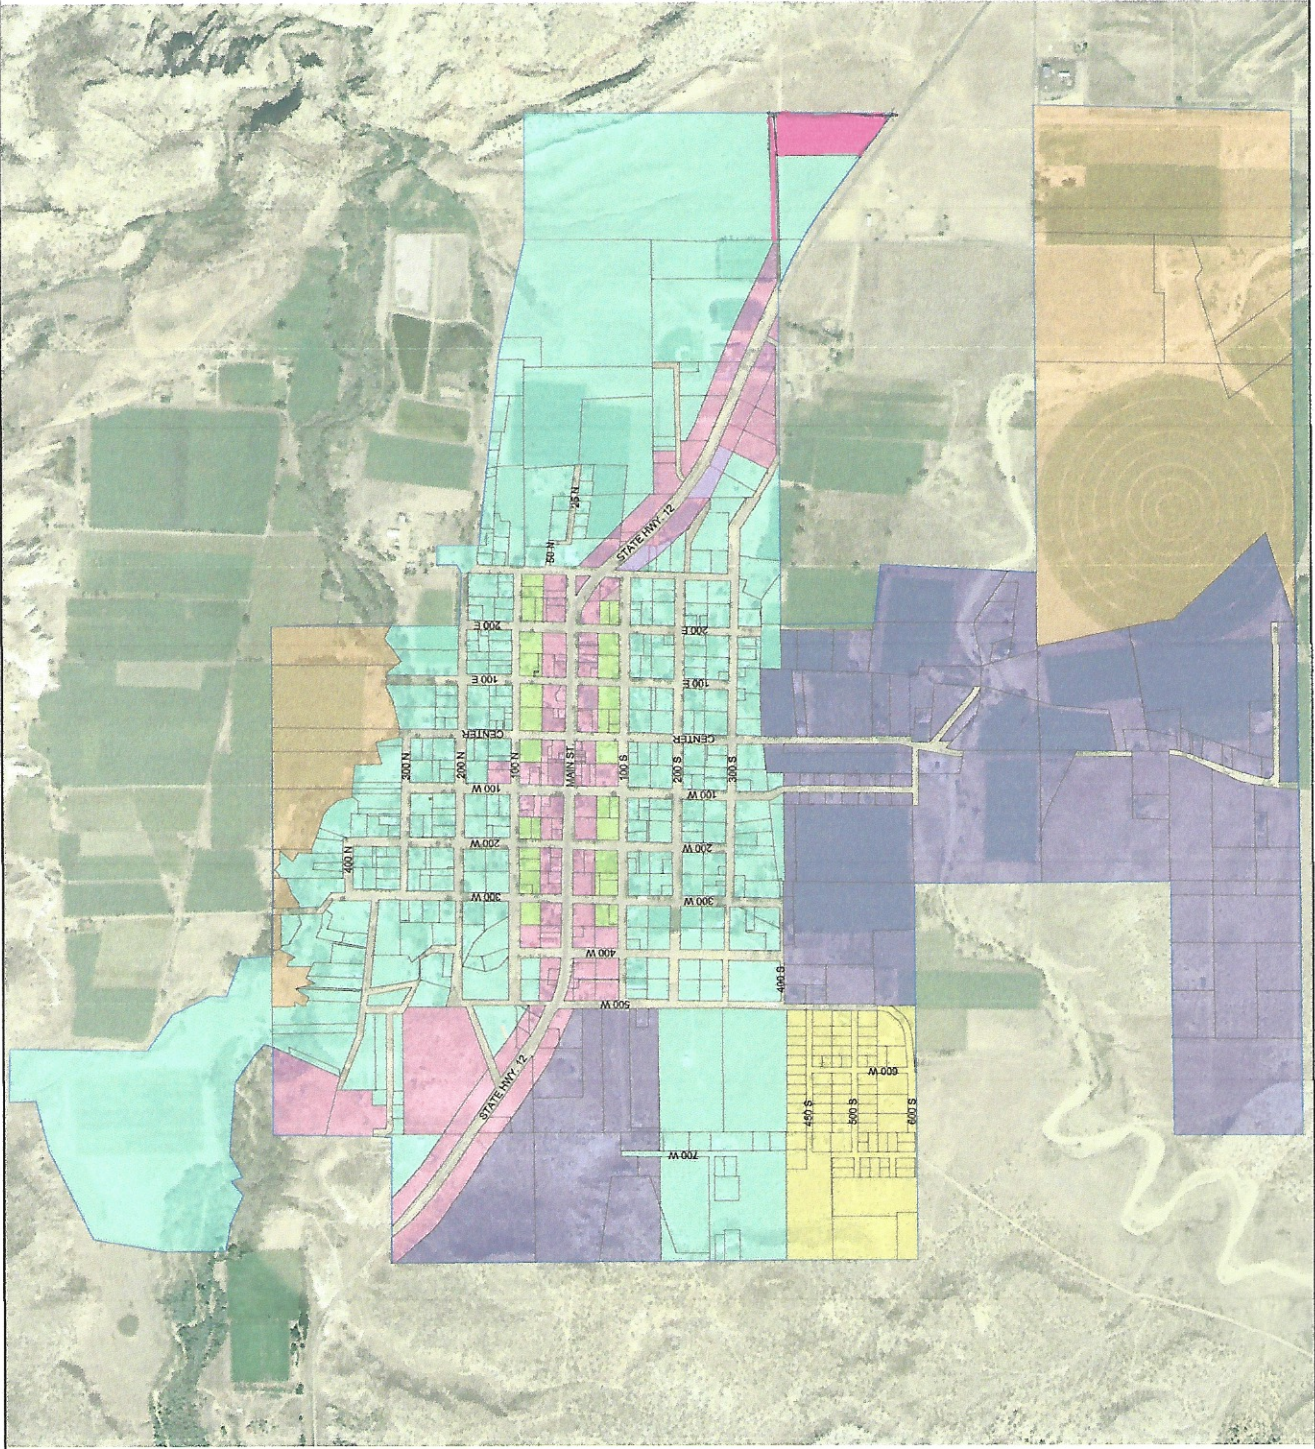

ESCALANTE CITY
OFFICIAL ZONING MAP

LEGEND	
[Light Blue Box]	A
[Light Green Box]	C/R
[Light Yellow Box]	RM-7
[Light Purple Box]	RR-1
[Light Cyan Box]	RR-1-10
[Light Orange Box]	RR-1-20
[Light Blue Box]	City Limits
[Dashed Line]	Parcels